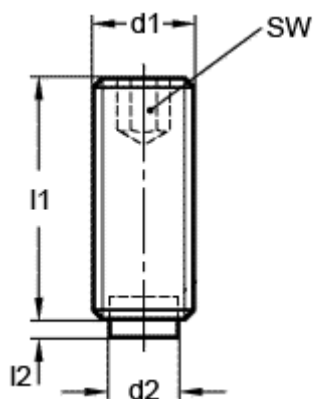

Data Sheet

Article number: 20930600

Description: E+G Grub screw
GN 913.3-M4-12-MS

Measures

$d1 = M4$

$d2 = 2.5$

$l1 = 12$

$l2 = 0.5$

$SW = 2.0$